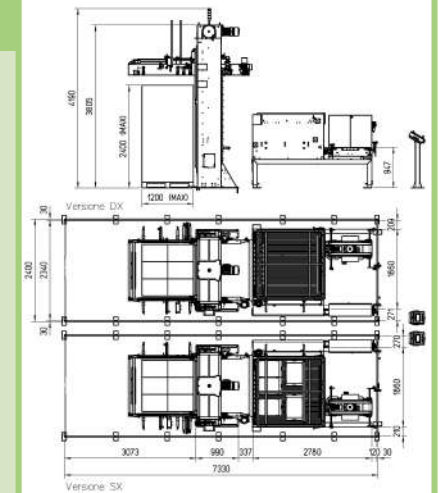

# PALETTIZZATORE AUTOMATICO PAL-108DA

Pallet version: 100/80x120

Pallet version: 120/100/80x120

## DATI TECNICI/TECHNICAL DATA

PRODUZIONE OUTPUT PRODUCTION LEISTUNG PRODUCCIÓN Производство	PALLETS 100X120 box / plateaux 30 x 50 box / plateaux 40 x 60 box / plateaux 30 x 40	1180 boxes / hour infeed side 30 900 boxes / hour infeed side 40 1120 boxes / hour infeed side 30
	PALLETS 80x120 box / plateaux 30 x 40 box / plateaux 40 x 60 box / plateaux 30 x 50	1180 boxes / hour infeed side 30 760 boxes / hour infeed side 40 820 boxes / hour infeed side 30
	PALLETS 106x100 (only with PAL-108DA version 120x120) box / plateaux 33 x 50	870 boxes / hour infeed side 33
	PALLETS 112x112 (only with PAL-108DA version 120x120) pattern with free vertical mid section box / plateaux 31 x 50	900 boxes / hour infeed side 31
	PALLETS 120x120 (only with PAL-108DA version 120x120) box / plateaux 40 x 60	1000 boxes / hour infeed side 40