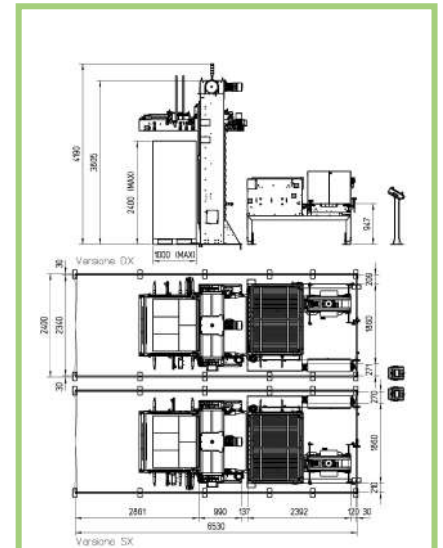

# PALETTIZZATORE AUTOMATICO PAL-108DA

Pallet version: 100/80x120

Pallet version: 120/100/80x120

## DATI TECNICI/TECHNICAL DATA

PRODUZIONE OUTPUT PRODUCTION LEISTUNG PRODUCCIÓN Производство	PALLETS 100X120 box / plateaux 30 x 50 box / plateaux 40 x 60 box / plateaux 30 x 40	1180 boxes / hour infeed side 30 900 boxes / hour infeed side 40 1120 boxes / hour infeed side 30
	PALLETS 80x120 box / plateaux 30 x 40 box / plateaux 40 x 60 box / plateaux 30 x 50	1180 boxes / hour infeed side 30 760 boxes / hour infeed side 40 820 boxes / hour infeed side 30
	PALLETS 106x100 (only with PAL-108DA version 120x120) box / plateaux 33 x 50	870 boxes / hour infeed side 33
	PALLETS 112x112 (only with PAL-108DA version 120x120) pattern with free vertical mid section box / plateaux 31 x 50	900 boxes / hour infeed side 31
	PALLETS 120x120 (only with PAL-108DA version 120x120) box / plateaux 40 x 60	1000 boxes / hour infeed side 40